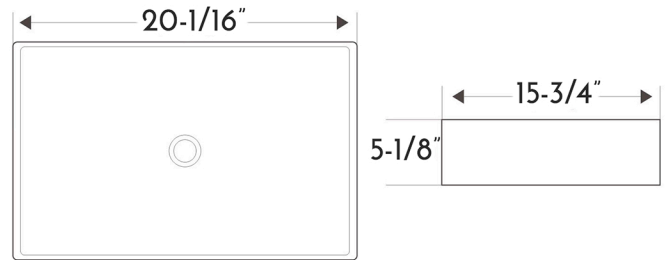

DAX-CL1285

CERAMIC VESSEL SINK SERIES

FEATURES

- Ceramic Material
- Without Overflow
- Rectangle Shape
- Without Faucet Hole

FINISH

DAX-CL1285-WG

- Glossy White Finish

DAX-CL1285-BM